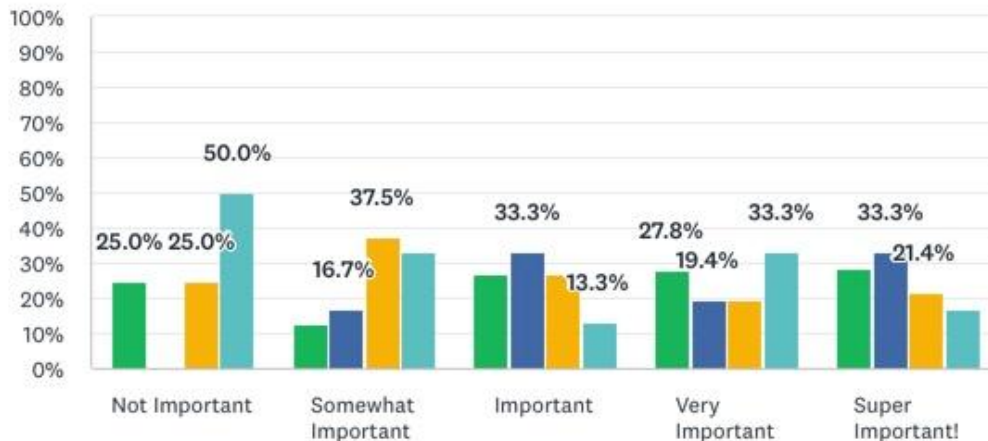

February 2020 Neighbor Survey

Rank these CRIME & SAFETY projects in order of importance to you:

Answered: 35 Skipped: 0

- Getting better/more street lighting
- Creating a street-based Neighbor Watch (neighbors watch out for each other on their own streets)
- A neighborhood-wide effort to keep porch lights on at night
- Getting traffic calming devices to slow down speeders