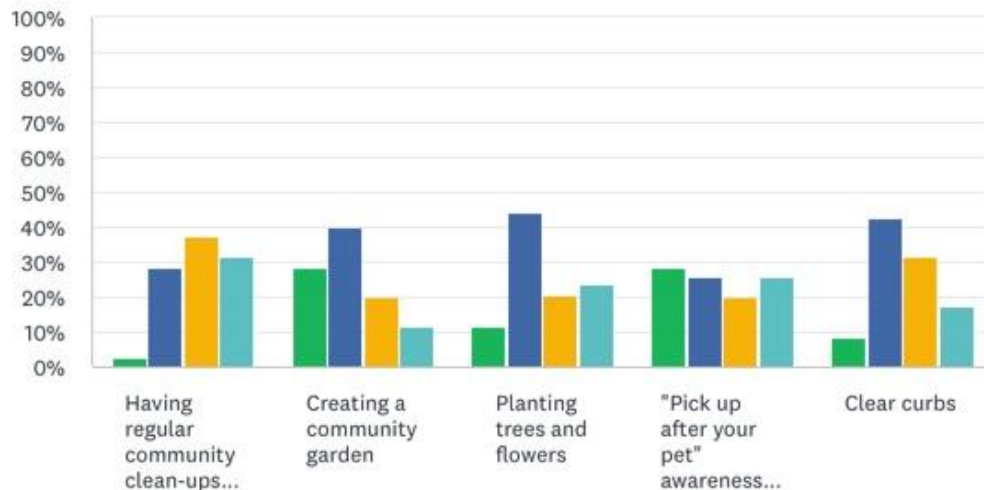

Rank these SOCIAL EVENTS in order of their appeal to you:

Answered: 35 Skipped: 0

	NOT AT ALL APPEALING	SOMEWHAT APPEALING	APPEALING	VERY APPEALING	I LOVE THIS!	TOTAL	WEIGHTED AVERAGE
Block parties	2.86% 1	25.71% 9	31.43% 11	17.14% 6	22.86% 8	35	3.31
Cook-outs	5.88% 2	17.65% 6	41.18% 14	11.76% 4	23.53% 8	34	3.29
Doggie play dates	45.71% 16	28.57% 10	14.29% 5	8.57% 3	2.86% 1	35	1.94
Board game nights	34.29% 12	28.57% 10	22.86% 8	11.43% 4	2.86% 1	35	2.20
Movie nights	29.41% 10	32.35% 11	23.53% 8	11.76% 4	2.94% 1	34	2.26
Book club	25.71% 9	20.00% 7	37.14% 13	8.57% 3	8.57% 3	35	2.54
Business club/association	25.71% 9	31.43% 11	31.43% 11	2.86% 1	8.57% 3	35	2.37

Think about the social event that appeals most to you. Would you be willing to help coordinate and/or participate in this event?

Answered: 35 Skipped: 0

ANSWER CHOICES ▾	RESPONSES ▾
▼ Would help coordinate	11.43% 4
▼ Would participate	57.14% 20
▼ Would help coordinate and participate	31.43% 11
TOTAL	35

Rank these BEAUTIFICATION projects in order of priority:

Answered: 35 Skipped: 0

 Low Priority
 High Priority

 Medium Priority
 TOP PRIORITY Let's Start this NOW!

	LOW PRIORITY	MEDIUM PRIORITY	HIGH PRIORITY	TOP PRIORITY LET'S START THIS NOW!	TOTAL	WEIGHTED AVERAGE
Having regular community clean-ups (every 3 months)	2.86% 1	28.57% 10	37.14% 13	31.43% 11	35	3.97
Creating a community garden	28.57% 10	40.00% 14	20.00% 7	11.43% 4	35	3.14
Planting trees and flowers	11.76% 4	44.12% 15	20.59% 7	23.53% 8	34	3.56
"Pick up after your pet" awareness campaign/signs	28.57% 10	25.71% 9	20.00% 7	25.71% 9	35	3.43
Clear curbs	8.57% 3	42.86% 15	31.43% 11	17.14% 6	35	3.57