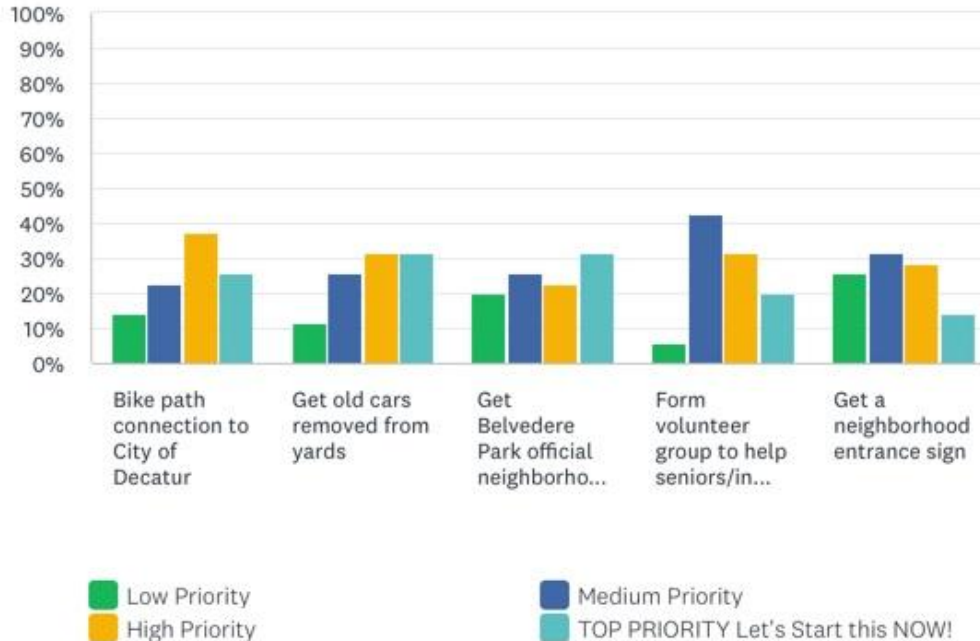

Rank these BEAUTIFICATION projects in order of priority:

Answered: 35 Skipped: 0