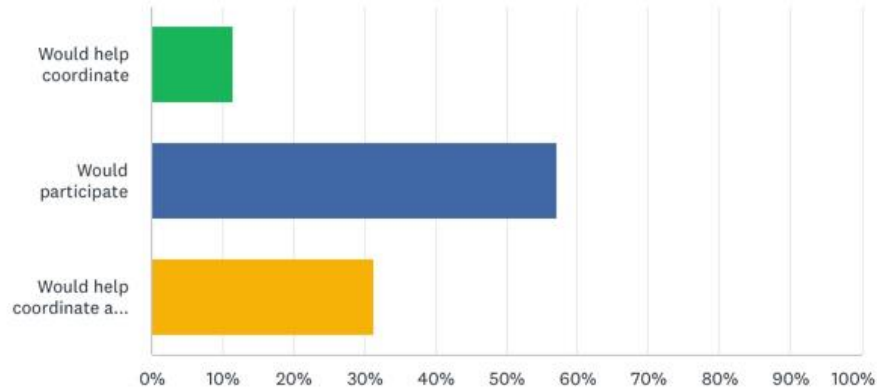

Rank these SOCIAL EVENTS in order of their appeal to you:

Answered: 35 Skipped: 0

	NOT AT ALL APPEALING	SOMEWHAT APPEALING	APPEALING	VERY APPEALING	I LOVE THIS!	TOTAL	WEIGHTED AVERAGE
Block parties	2.86% 1	25.71% 9	31.43% 11	17.14% 6	22.86% 8	35	3.31
Cook-outs	5.88% 2	17.65% 6	41.18% 14	11.76% 4	23.53% 8	34	3.29
Doggie play dates	45.71% 16	28.57% 10	14.29% 5	8.57% 3	2.86% 1	35	1.94
Board game nights	34.29% 12	28.57% 10	22.86% 8	11.43% 4	2.86% 1	35	2.20
Movie nights	29.41% 10	32.35% 11	23.53% 8	11.76% 4	2.94% 1	34	2.26
Book club	25.71% 9	20.00% 7	37.14% 13	8.57% 3	8.57% 3	35	2.54
Business club/association	25.71% 9	31.43% 11	31.43% 11	2.86% 1	8.57% 3	35	2.37

Think about the social event that appeals most to you. Would you be willing to help coordinate and/or participate in this event?

Answered: 35 Skipped: 0

ANSWER CHOICES ▾	RESPONSES ▾
▼ Would help coordinate	11.43% 4
▼ Would participate	57.14% 20
▼ Would help coordinate and participate	31.43% 11
TOTAL	35