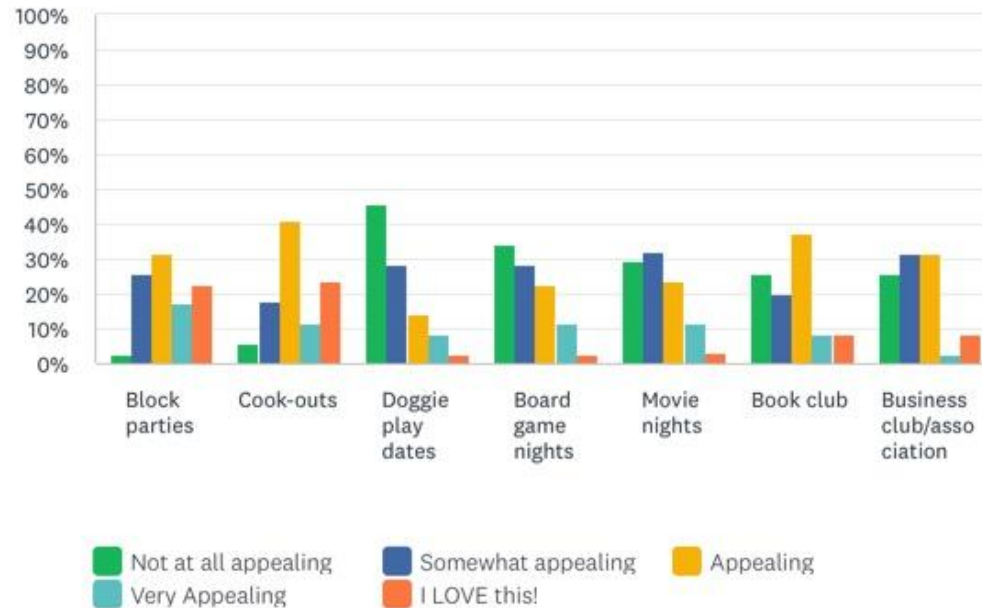

BASIC STATISTICS ?						
	MINIMUM	MAXIMUM	MEDIAN	MEAN	STANDARD DEVIATION	
Getting better/more street lighting	1.00	5.00	4.00	3.77	1.17	
Creating a street-based Neighbor Watch (neighbors watch out for each other on their street)	2.00	5.00	4.00	3.89	1.06	
A neighborhood-wide effort to keep porch lights on at night	1.00	5.00	3.00	3.34	1.26	
Getting traffic calming devices to slow down speeders	1.00	5.00	4.00	3.29	1.32	

Q2

Customize

Save as ▾

Think about the project you rated as top priority. Would you be willing to work on this project in some capacity?

Answered: 35 Skipped: 0

ANSWER CHOICES	RESPONSES
▼ Yes	85.71% 30
▼ No	14.29% 5
TOTAL	35

Rank these SOCIAL EVENTS in order of their appeal to you:

Answered: 35 Skipped: 0

	NOT AT ALL APPEALING	SOMEWHAT APPEALING	APPEALING	VERY APPEALING	I LOVE THIS!	TOTAL	WEIGHTED AVERAGE
Block parties	2.86% 1	25.71% 9	31.43% 11	17.14% 6	22.86% 8	35	3.31
Cook-outs	5.88% 2	17.65% 6	41.18% 14	11.76% 4	23.53% 8	34	3.29
Doggie play dates	45.71% 16	28.57% 10	14.29% 5	8.57% 3	2.86% 1	35	1.94
Board game nights	34.29% 12	28.57% 10	22.86% 8	11.43% 4	2.86% 1	35	2.20
Movie nights	29.41% 10	32.35% 11	23.53% 8	11.76% 4	2.94% 1	34	2.26
Book club	25.71% 9	20.00% 7	37.14% 13	8.57% 3	8.57% 3	35	2.54
Business club/association	25.71% 9	31.43% 11	31.43% 11	2.86% 1	8.57% 3	35	2.37

Think about the social event that appeals most to you. Would you be willing to help coordinate and/or participate in this event?

Answered: 35 Skipped: 0

ANSWER CHOICES ▾	RESPONSES ▾
▼ Would help coordinate	11.43% 4
▼ Would participate	57.14% 20
▼ Would help coordinate and participate	31.43% 11
TOTAL	35