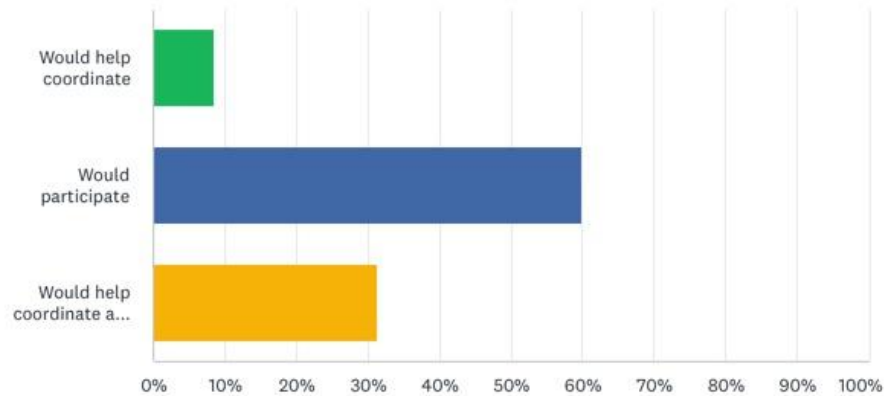

Rank these BEAUTIFICATION projects in order of priority:

Answered: 35 Skipped: 0

 Low Priority
 High Priority

 Medium Priority
 TOP PRIORITY Let's Start this NOW!

	LOW PRIORITY	MEDIUM PRIORITY	HIGH PRIORITY	TOP PRIORITY LET'S START THIS NOW!	TOTAL	WEIGHTED AVERAGE
Having regular community clean-ups (every 3 months)	2.86% 1	28.57% 10	37.14% 13	31.43% 11	35	3.97
Creating a community garden	28.57% 10	40.00% 14	20.00% 7	11.43% 4	35	3.14
Planting trees and flowers	11.76% 4	44.12% 15	20.59% 7	23.53% 8	34	3.56
"Pick up after your pet" awareness campaign/signs	28.57% 10	25.71% 9	20.00% 7	25.71% 9	35	3.43
Clear curbs	8.57% 3	42.86% 15	31.43% 11	17.14% 6	35	3.57

Rank these BEAUTIFICATION projects in order of priority:

Answered: 35 Skipped: 0

	LOW PRIORITY	MEDIUM PRIORITY	HIGH PRIORITY	TOP PRIORITY LET'S START THIS NOW!	TOTAL	WEIGHTED AVERAGE
▼ Bike path connection to City of Decatur	14.29% 5	22.86% 8	37.14% 13	25.71% 9	35	3.74
▼ Get old cars removed from yards	11.43% 4	25.71% 9	31.43% 11	31.43% 11	35	3.83
▼ Get Belvedere Park official neighborhood yard signs/flags	20.00% 7	25.71% 9	22.86% 8	31.43% 11	35	3.66
▼ Form volunteer group to help seniors/infirm neighbors with their yardwork	5.71% 2	42.86% 15	31.43% 11	20.00% 7	35	3.66
▼ Get a neighborhood entrance sign	25.71% 9	31.43% 11	28.57% 10	14.29% 5	35	3.31

Think about the beautification project you ranked as highest priority. Would you be willing to help coordinate and/or participate with that project?

Answered: 35 Skipped: 0

ANSWER CHOICES	RESPONSES
▼ Would help coordinate	8.57% 3
▼ Would participate	60.00% 21
▼ Would help coordinate and participate	31.43% 11
TOTAL	35