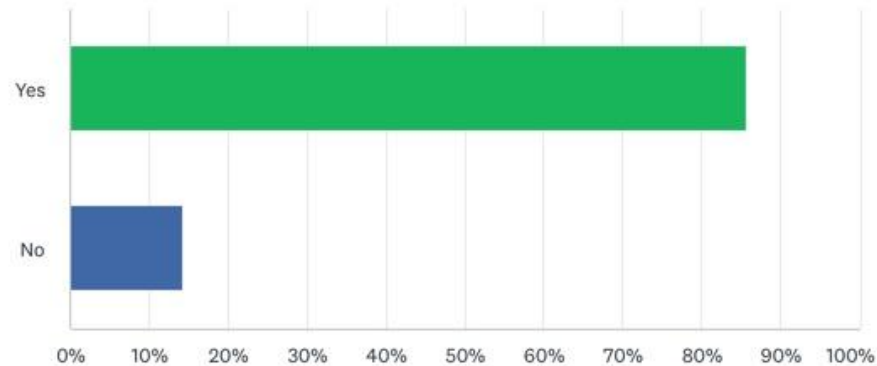

Q2

Customize

Save as ▾

Think about the project you rated as top priority. Would you be willing to work on this project in some capacity?

Answered: 35 Skipped: 0

ANSWER CHOICES	RESPONSES
▼ Yes	85.71% 30
▼ No	14.29% 5
TOTAL	35

Rank these SOCIAL EVENTS in order of their appeal to you:

Answered: 35 Skipped: 0

	NOT AT ALL APPEALING	SOMEWHAT APPEALING	APPEALING	VERY APPEALING	I LOVE THIS!	TOTAL	WEIGHTED AVERAGE
Block parties	2.86% 1	25.71% 9	31.43% 11	17.14% 6	22.86% 8	35	3.31
Cook-outs	5.88% 2	17.65% 6	41.18% 14	11.76% 4	23.53% 8	34	3.29
Doggie play dates	45.71% 16	28.57% 10	14.29% 5	8.57% 3	2.86% 1	35	1.94
Board game nights	34.29% 12	28.57% 10	22.86% 8	11.43% 4	2.86% 1	35	2.20
Movie nights	29.41% 10	32.35% 11	23.53% 8	11.76% 4	2.94% 1	34	2.26
Book club	25.71% 9	20.00% 7	37.14% 13	8.57% 3	8.57% 3	35	2.54
Business club/association	25.71% 9	31.43% 11	31.43% 11	2.86% 1	8.57% 3	35	2.37