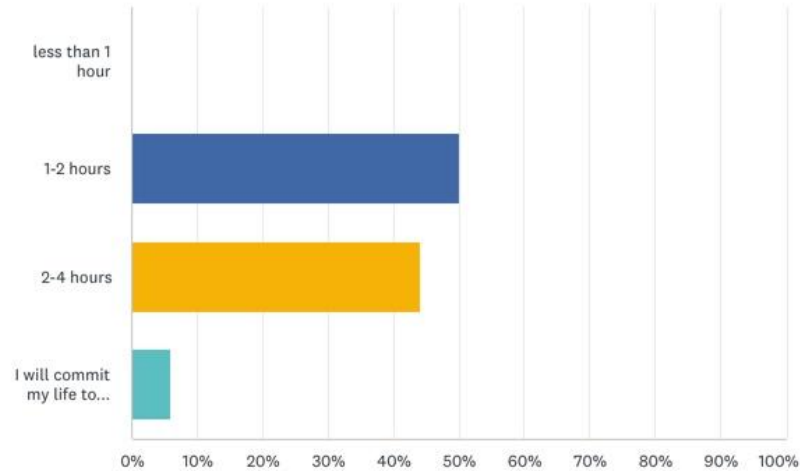

How much time would you be willing and available to give towards neighborhood projects and events in a typical month?

Answered: 34 Skipped: 1

ANSWER CHOICES	RESPONSES
▼ less than 1 hour	0.00% 0
▼ 1-2 hours	50.00% 17
▼ 2-4 hours	44.12% 15
▼ I will commit my life to helping the BPNA and making Belvedere Park the greatest place to live in all the land!	5.88% 2